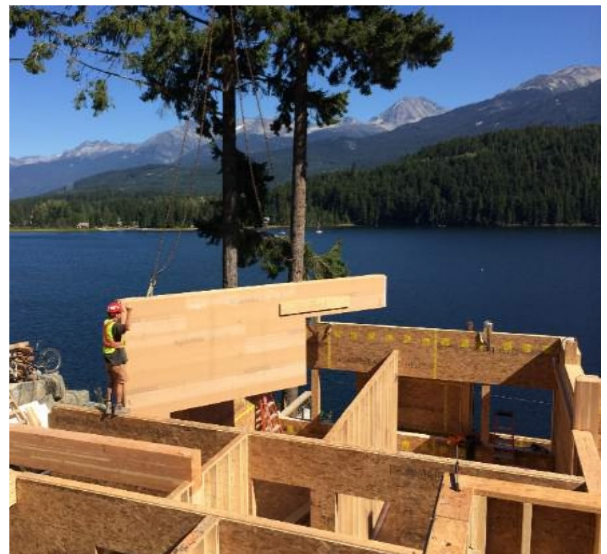

Qualifications and Experience

- Carpentry experience
- Safety gear (Steel toed boots, proper clothing).
- Attention to detail and production of high-quality work.